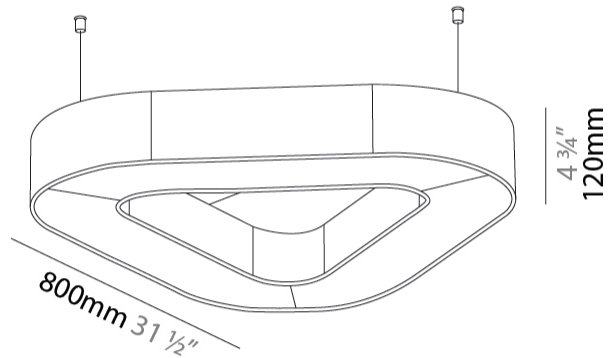

GENERAL

Series: Victory Acoustic
Brand: Prolicht
Division: Architectural
Mounting Type: Suspension
Mounting Location: Ceiling
Subcategory: Acoustic

PHYSICAL

Shape: Round
Length (mm): 800
Length (in): 31 1/2
Width (mm): 752
Width (in): 29 5/8
Height (mm): 120
Height (in): 4 3/4
Light Distribution: Direct
Diffuser: PMMA - Opal / Micro-Prism
Fixture Finish: SSR / BKV / CWI / CRY / HAB / UFT / ITA / RUA / FTG / MYG / LOD / PUS / FRO / FUP / KIA / POP / BLS / SPG / MEY / GOH / GUM / CHC / COM / ABZ / JAG / OBR / MOS / ROR
Accent Finish: ANC / ASH / BNA / BTC / BZE / CEL / EGG / EVG / FOG / FOS / FST / FUA / IRI / IRO / KHA / LIC / LIM / MER / MSN / MUS / ONX / PEA / PLU / POL / PPY / RAY / ROY / RST / STE / SWD / TAN / TAU
Fixture Material: Aluminum
Cable Details: 2 000mm / 78 3/4" or 6 000mm / 236 1/4" Transparent Cable

ELECTRICAL

Lamp Type: LED (Zhaga Standard)
Input Wattage (W): 29.4
Total Output Wattage (W): 26.3
Dimming: Non-Dimmable
Driver Included: Yes
Driver Location: Integrated
Driver Type: Constant Current - Universal
Driver Class: Class 2
Input Voltage (V): 120 - 277

LED

Color Temperature (*K): 2700 / 3000 / 3500 / 4000
Max. Delivered Lumen (lm): 2489 / 2577 / 3025 / 2640
Nominal Lumen (lm): 3830 / 3964 / 4655 / 4030
CRI: >90 CRI
Lamp Life (hrs): 50000

OPTICAL

RATINGS AND CERTIFICATIONS

Certified By: CSA Certified to UL and CSA Standards
IP rating: IP20