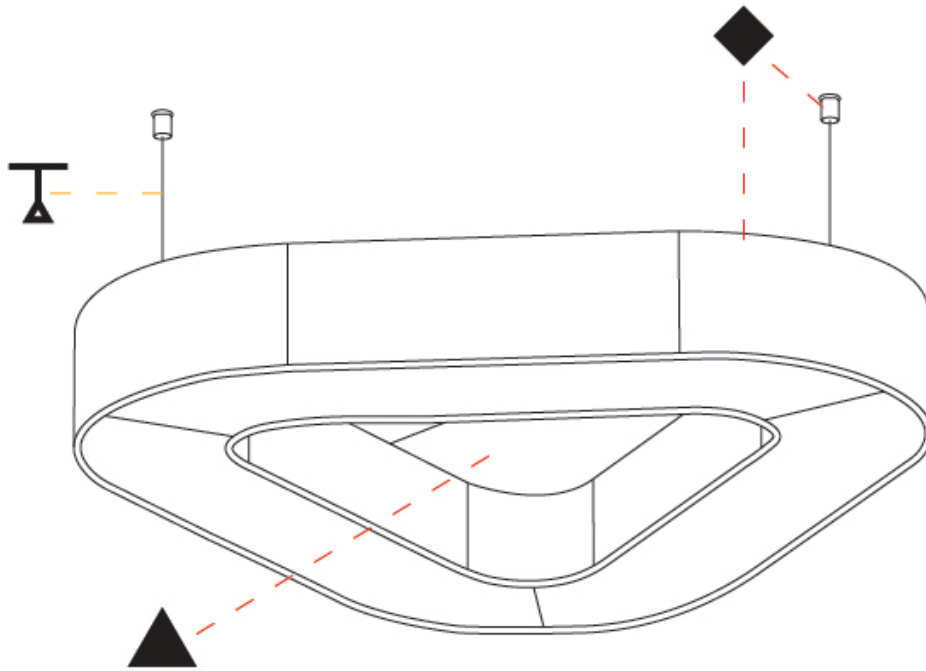

VICTORY ACOUSTIC SUSPENSION

A300741-

PROJECT	_____
TYPE	_____
SPECIFIER	_____
QUANTITY	_____
DATE	_____