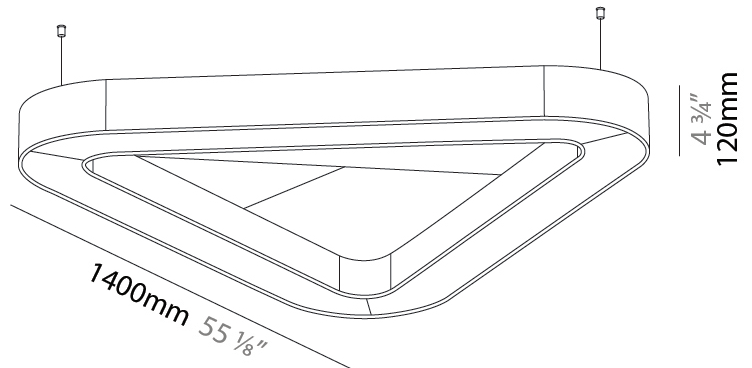

GENERAL

Series: Victory Acoustic
Brand: Prolicht
Division: Architectural
Mounting Type: Suspension
Mounting Location: Ceiling
Subcategory: Acoustic

PHYSICAL

Shape: Round
Length (mm): 1400
Length (in): 55 1/8
Width (mm): 1271
Width (in): 50 1/16
Height (mm): 120
Height (in): 4 3/4
Light Distribution: Direct
Diffuser: PMMA - Opal / Micro-Prism
Fixture Finish: SSR / BKV / CWI / CRY / HAB / UFT / ITA / RUA / FTG / MYG / LOD / PUS / FRO / FUP / KIA / POP / BLS / SPG / MEY / GOH / GUM / CHC / COM / ABZ / JAG / OBR / MOS / ROR
Accent Finish: ANC / ASH / BNA / BTC / BZE / CEL / EGG / EVG / FOG / FOS / FST / FUA / IRI / IRO / KHA / LIC / LIM / MER / MSN / MUS / ONX / PEA / PLU / POL / PPY / RAY / ROY / RST / STE / SWD / TAN / TAU
Fixture Material: Aluminum
Cable Details: 2 000mm / 78 3/4" or 6 000mm / 236 1/4" Transparent Cable

ELECTRICAL

Lamp Type: LED (Zhaga Standard)
Input Wattage (W): 58.7
Total Output Wattage (W): 53.7
Dimming: Non-Dimmable
Driver Included: Yes
Driver Location: Integrated
Driver Type: Constant Current - Universal
Driver Class: Class 2
Input Voltage (V): 120 - 277

LED

Color Temperature (*K): 2700 / 3000 / 3500 / 4000
Max. Delivered Lumen (lm): 4979 / 5153 / 6051 / 5239
Nominal Lumen (lm): 7660 / 7928 / 9309 / 8060
CRI: >90 CRI
Lamp Life (hrs): 50000

OPTICAL

RATINGS AND CERTIFICATIONS

Certified By: CSA Certified to UL and CSA Standards
IP rating: IP20