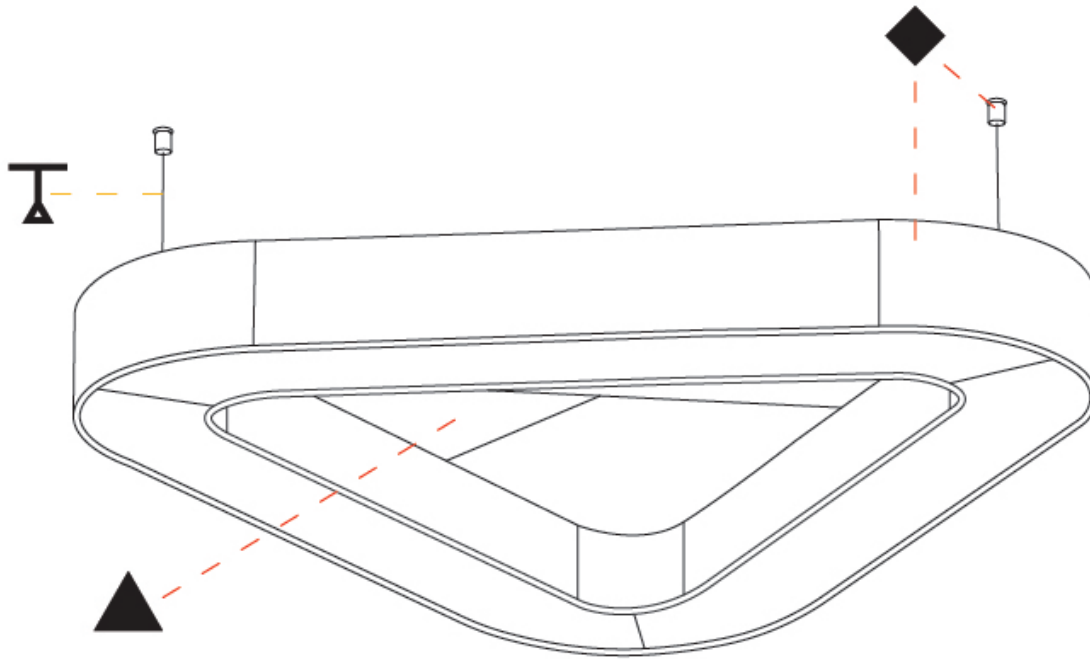

VICTORY ACOUSTIC SUSPENSION

A300745-

PROJECT
TYPE
SPECIFIER
QUANTITY
DATE

A