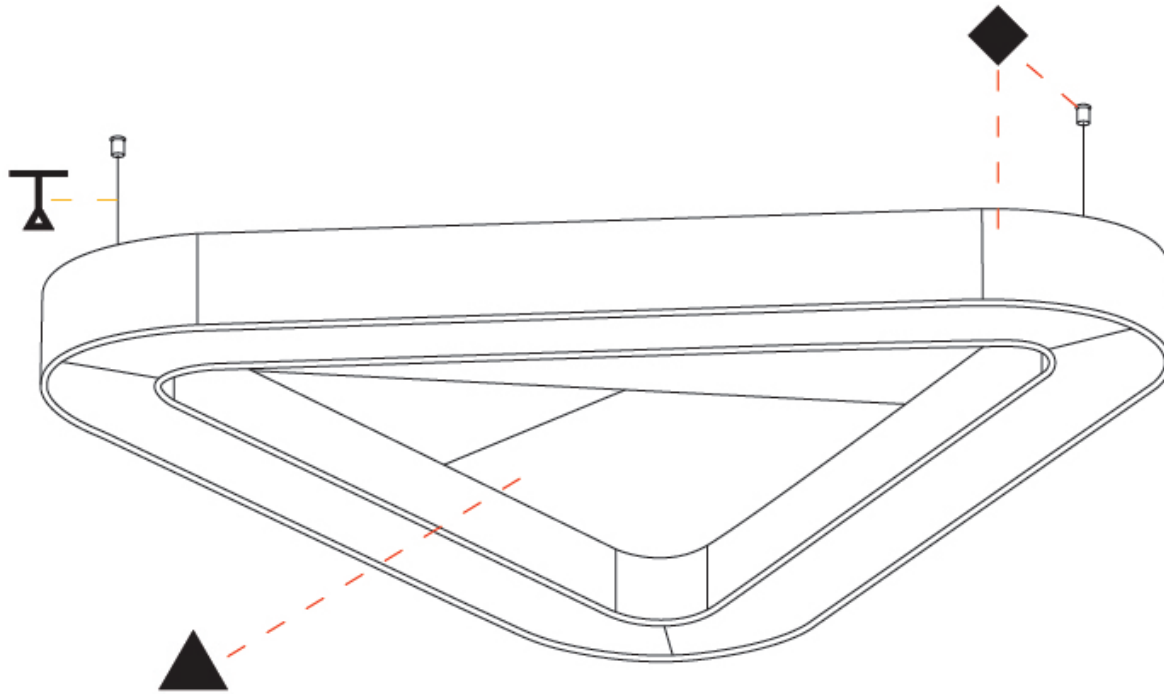

VICTORY ACOUSTIC SUSPENSION

A300743-

PROJECT	_____
TYPE	_____
SPECIFIER	_____
QUANTITY	_____
DATE	_____

A