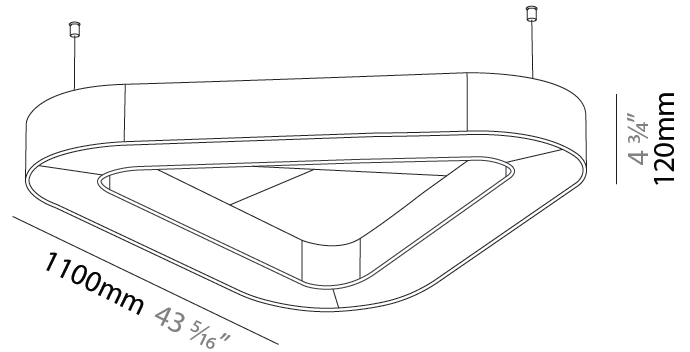

GENERAL

Series: Victory Acoustic
Brand: Prolicht
Division: Architectural
Mounting Type: Suspension
Mounting Location: Ceiling
Subcategory: Acoustic

PHYSICAL

Shape: Round
Length (mm): 1100
Length (in): 43 ⁵/₁₆
Width (mm): 1012
Width (in): 39 ¹³/₁₆
Height (mm): 120
Height (in): 4 ³/₄
Light Distribution: Direct
Diffuser: PMMA - Opal / Micro-Prism
Fixture Finish: SSR / BKV / CWI / CRY / HAB / UFT / ITA / RUA / FTG / MYG / LOD / PUS / FRO / FUP / KIA / POP / BLS / SPG / MEY / GOH / GUM / CHC / COM / ABZ / JAG / OBR / MOS / ROR
Accent Finish: ANC / ASH / BNA / BTC / BZE / CEL / EGG / EVG / FOG / FOS / FST / FUA / IRI / IRO / KHA / LIC / LIM / MER / MSN / MUS / ONX / PEA / PLU / POL / PPY / RAY / ROY / RST / STE / SWD / TAN / TAU
Fixture Material: Aluminum
Cable Details: 2 000mm / 78 3/4" or 6 000mm / 236 1/4" Transparent Cable

ELECTRICAL

Lamp Type: LED (Zhaga Standard)
Input Wattage (W): 44.1
Total Output Wattage (W): 40
Dimming: Non-Dimmable
Driver Included: Yes
Driver Location: Integrated
Driver Type: Constant Current - Universal
Driver Class: Class 2
Input Voltage (V): 120 - 277

LED

Color Temperature (°K): 2700 / 3000 / 3500 / 4000
Max. Delivered Lumen (lm): 3734 / 3865 / 4538 / 3929
Nominal Lumen (lm): 5745 / 5946 / 6982 / 6045
CRI: >90 CRI
Lamp Life (hrs): 50000

OPTICAL

RATINGS AND CERTIFICATIONS

Certified By: CSA Certified to UL and CSA Standards
IP rating: IP20