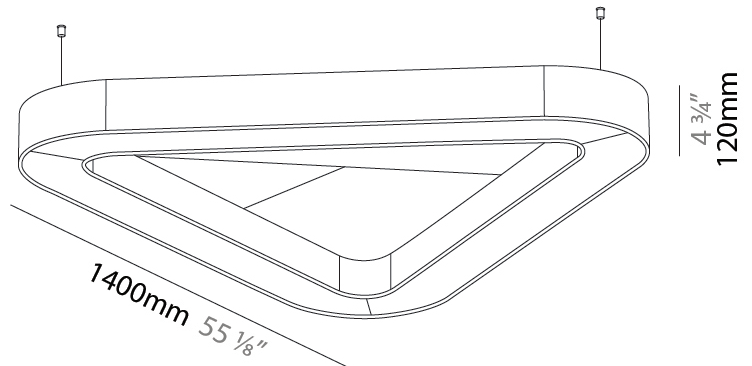

GENERAL

Series: Victory Acoustic
Brand: Prolicht
Division: Architectural
Mounting Type: Suspension
Mounting Location: Ceiling
Subcategory: Acoustic

PHYSICAL

Shape: Round
Length (mm): 1400
Length (in): 55 1/8
Width (mm): 1271
Width (in): 50 1/16
Height (mm): 120
Height (in): 4 3/4
Light Distribution: Direct
Diffuser: PMMA - Opal / Micro-Prism
Fixture Finish: SSR / BKV / CWI / CRY / HAB / UFT / ITA / RUA / FTG / MYG / LOD / PUS / FRO / FUP / KIA / POP / BLS / SPG / MEY / GOH / GUM / CHC / COM / ABZ / JAG / OBR / MOS / ROR
Accent Finish: ANC / ASH / BNA / BTC / BZE / CEL / EGG / EVG / FOG / FOS / FST / FUA / IRI / IRO / KHA / LIC / LIM / MER / MSN / MUS / ONX / PEA / PLU / POL / PPY / RAY / ROY / RST / STE / SWD / TAN / TAU
Fixture Material: Aluminum
Cable Details: 2 000mm / 78 3/4" or 6 000mm / 236 1/4" Transparent Cable

ELECTRICAL

Lamp Type: LED (Zhaga Standard)
Input Wattage (W): 88.1
Total Output Wattage (W): 80
Dimming: Non-Dimmable
Driver Included: Yes
Driver Location: Integrated
Driver Type: Constant Current - Universal
Driver Class: Class 2
Input Voltage (V): 120 - 277

LED

Color Temperature (*K): 2700 / 3000 / 3500 / 4000
Max. Delivered Lumen (lm): Max. 8866
Nominal Lumen (lm): Max. 12090
CRI: >90 CRI
Lamp Life (hrs): 50000

OPTICAL

RATINGS AND CERTIFICATIONS

Certified By: CSA Certified to UL and CSA Standards
IP rating: IP20